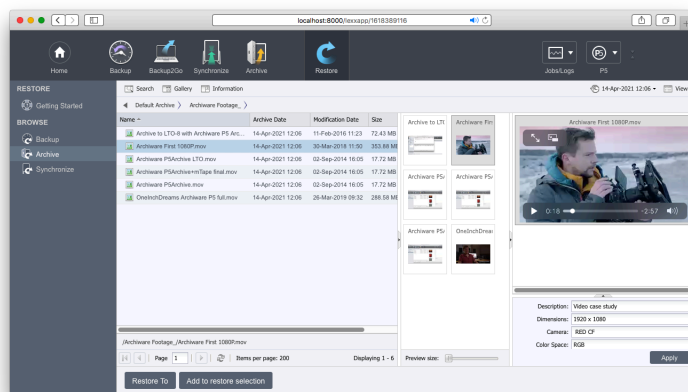

The P5 Archive metadata and preview catalogue allows users to easily find and retrieve media files, such as images and videos

Advantages of the Wasabi/P5 Solution:

- ✓ Runs on all platforms (Mac, Win, Linux, Free BSD)
- ✓ One browser interface for all modules
- ✓ Automated archiving + data migration
- ✓ Accelerated backup and recovery cycles
- ✓ Ultra-low-cost Cloud backup and recovery
- ✓ Long-term data storage in the Cloud
- ✓ Simple, one-click restore
- ✓ No external server involvement

Options, Configurations, Interfaces...

We are happy to advise:

www.wasabi.com
www.archiware.com

sales@wasabi.com
sales@archiware.com